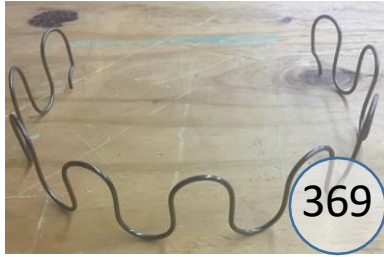

6100358

Call Out	Description
●	Blown Fiber
●	Cushion Chaise Pad - top Pad
●	Cushion Foam
●	KD Component
●	Cover

Signature
DESIGN
BY **ASHLEY**®

425

369

419

148

149

134

241

165

108

562

653

654

**610 SECTIONAL
DIMENSIONS
6 PIECE
CONFIGURATION**