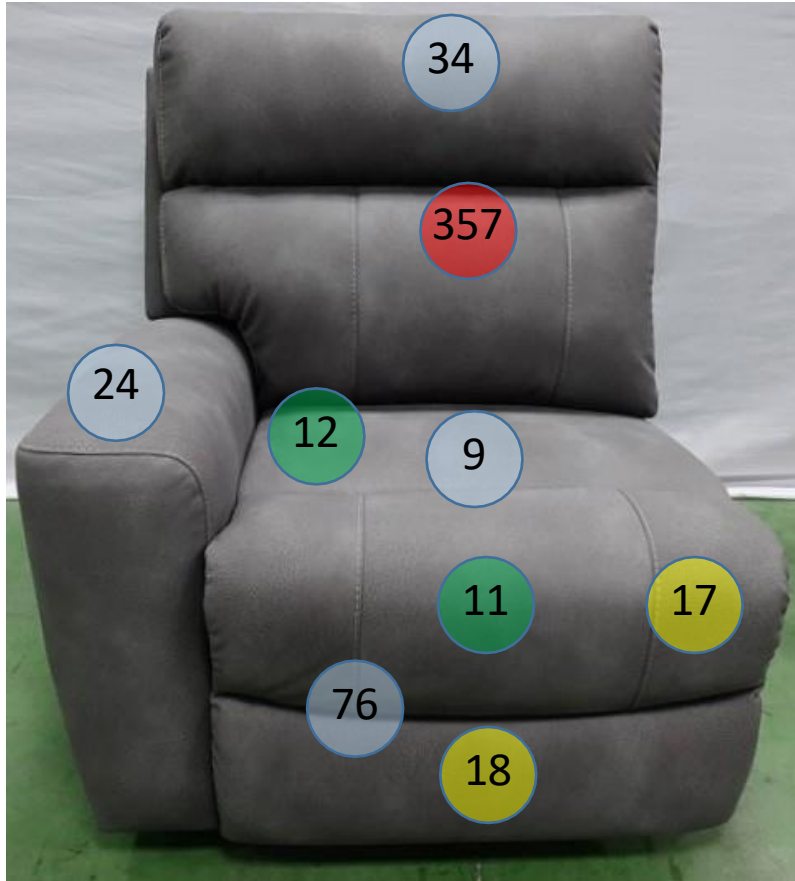

6100358

Call Out	Description
●	Blown Fiber
●	Cushion Chaise Pad - top Pad
●	Cushion Foam
●	KD Component
●	Cover

Signature
DESIGN
BY **ASHLEY**®

425

369

419

148

149

426

547

101

105

479

176

233

214

134

241

165

108

562

653

654

**610 SECTIONAL
DIMENSIONS
6 PIECE
CONFIGURATION**