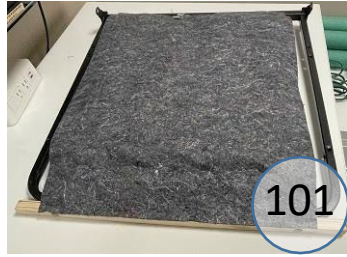

425

369

419

148

149

426

547

101

105

479

176

233

214

134

241

165

108

562

653

654