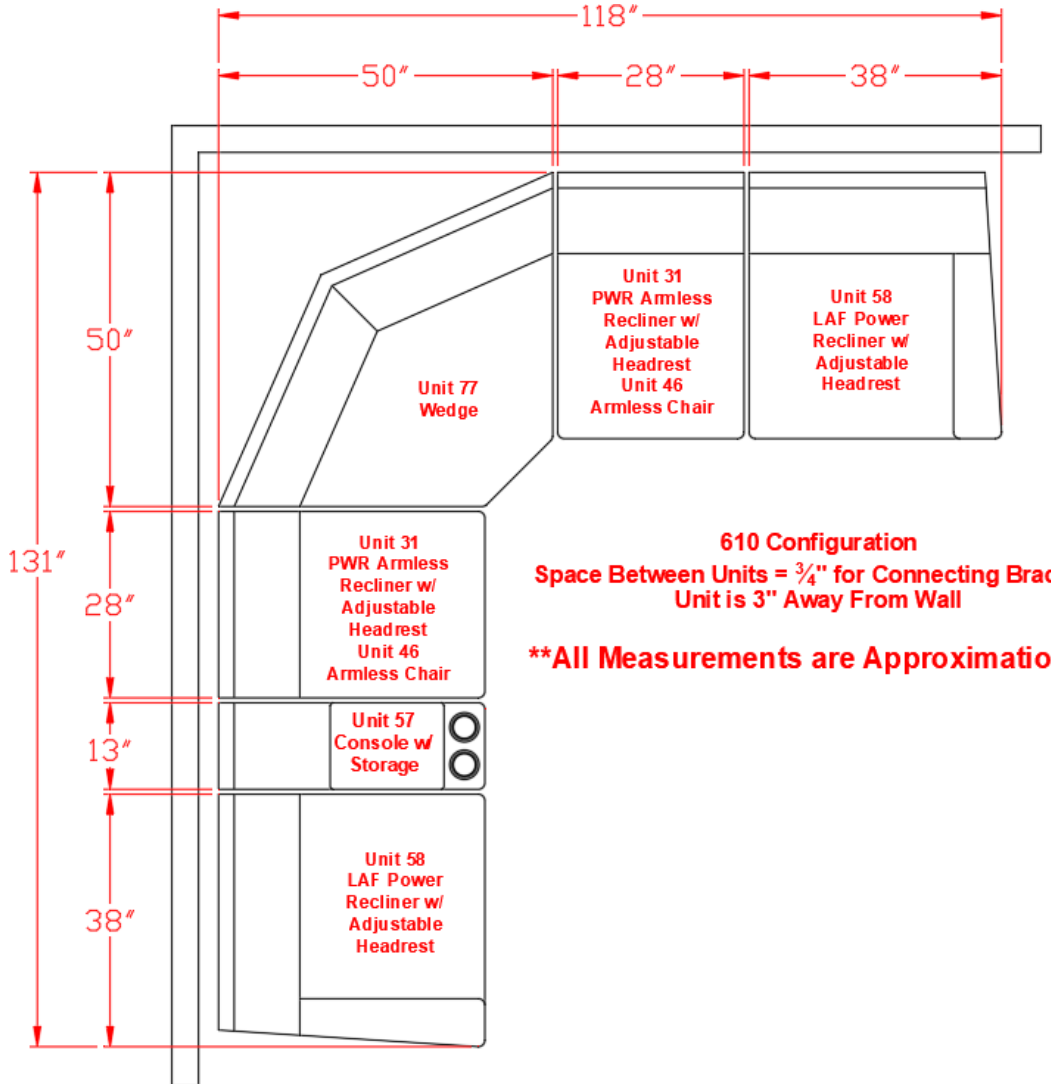

134

241

165

108

562

653

654

**610 SECTIONAL
DIMENSIONS
6 PIECE
CONFIGURATION**

610 Configuration
Space Between Units = $\frac{3}{4}$ " for Connecting Brackets
Unit is 3" Away From Wall

****All Measurements are Approximations****